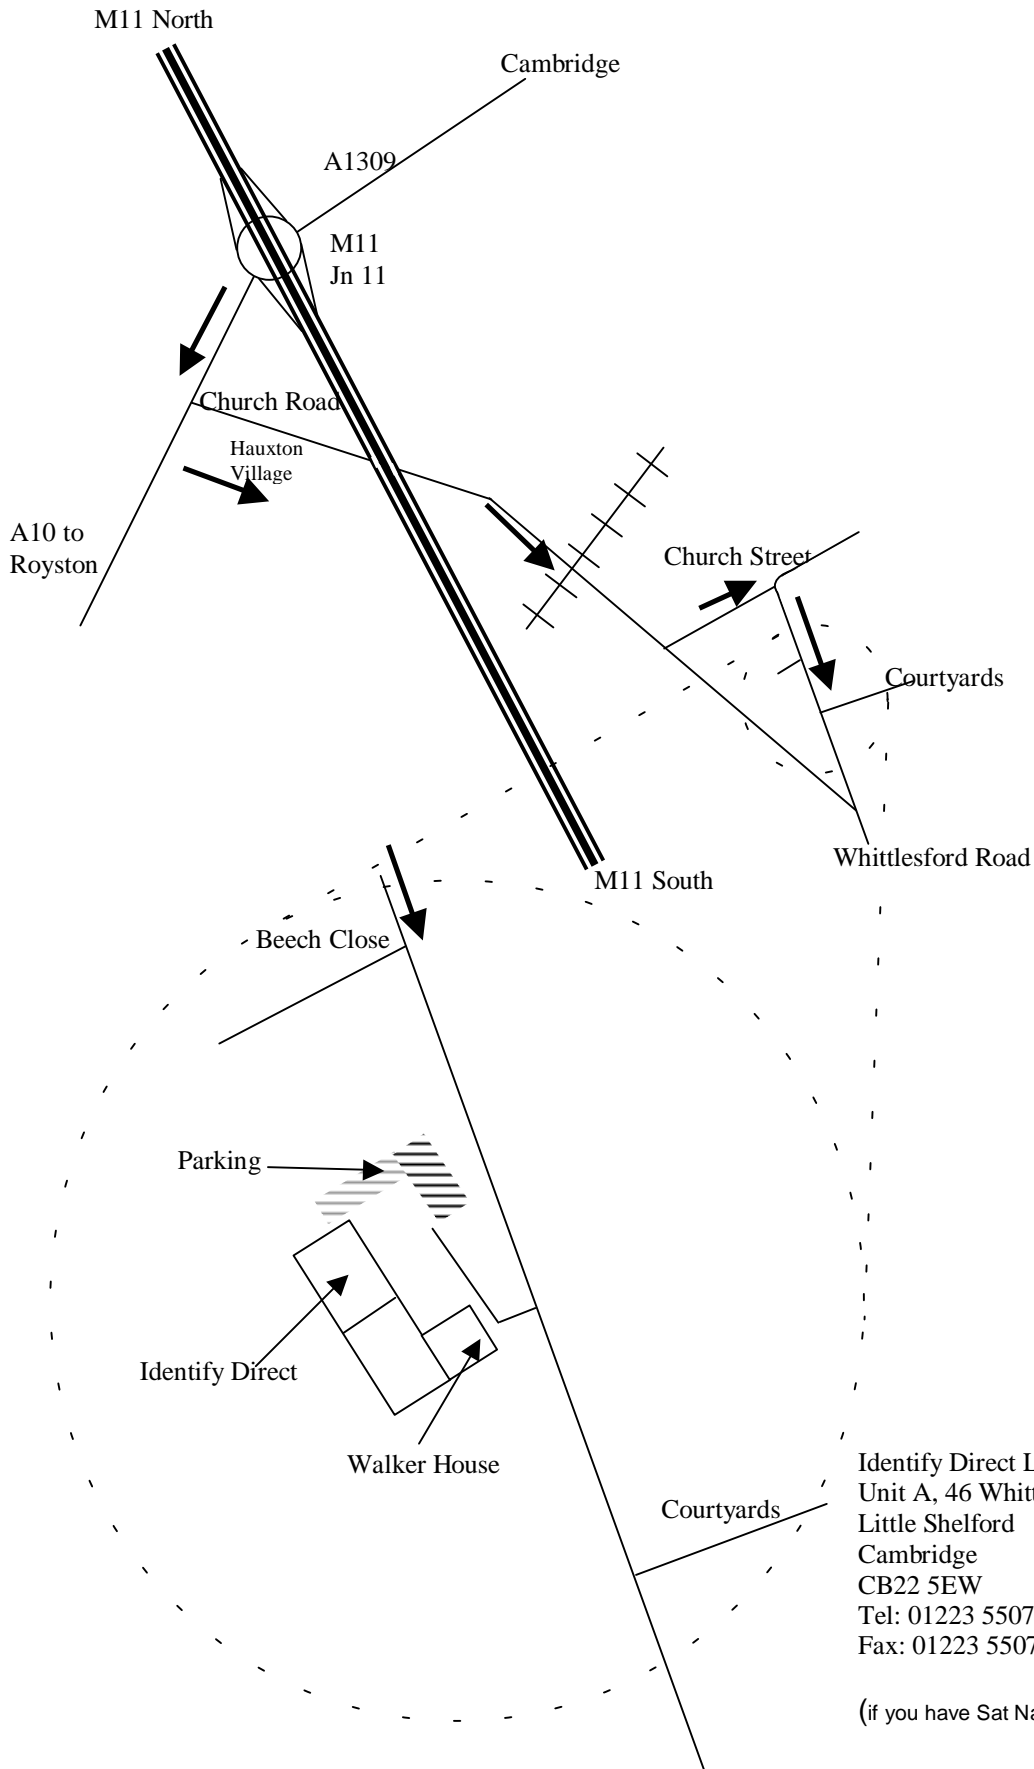

Identify Direct Ltd • Unit A, 46 Whittlesford Road, Little Shelford, Cambridge CB22 5EW
Tel: 01223 550790 Fax: 01223 550799

Identify Direct Ltd
Unit A, 46 Whittlesford Road
Little Shelford
Cambridge
CB22 5EW
Tel: 01223 550790
Fax: 01223 550799

(if you have Sat Nav try our old postcode: CB2 5EW)